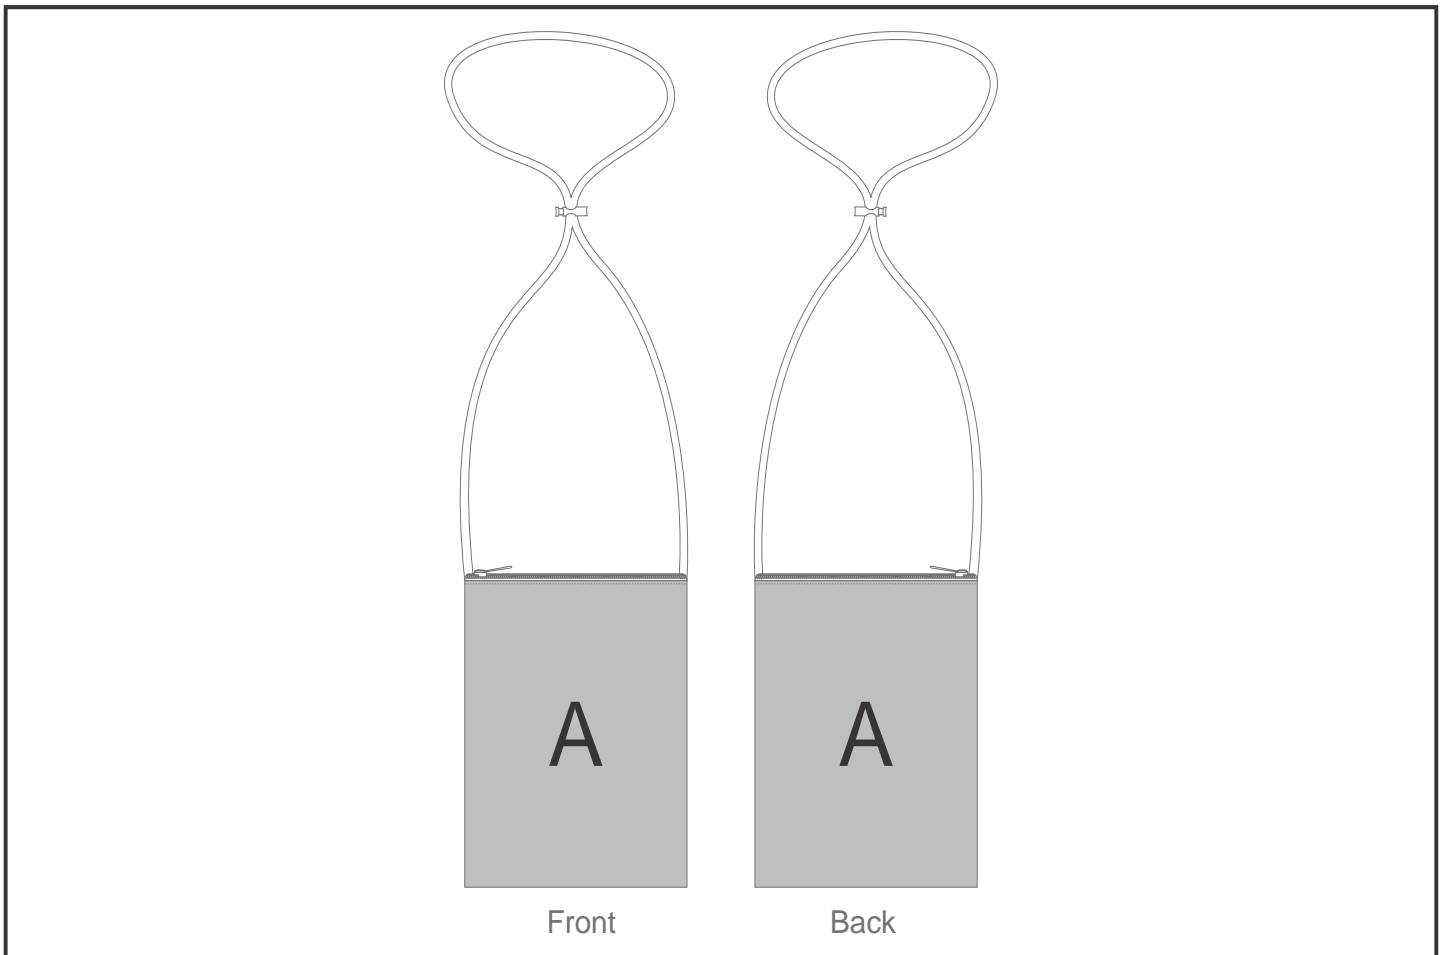

BC-HP-91-G

Hoppla Robben Cross Body Sling Pouch

Need to know:

- Includes 1-Position Sublimation (setup fees apply)
- Please Note: We cannot guarantee 100% logo Alignment on all Brandable Panels.

Branding Options:

Position	Branding Method (Branding Code)	No. of Colours	Dimension
A	Custom Sublimation A (CPSUB-A)	Full Colour	182mm wide x 431mm high